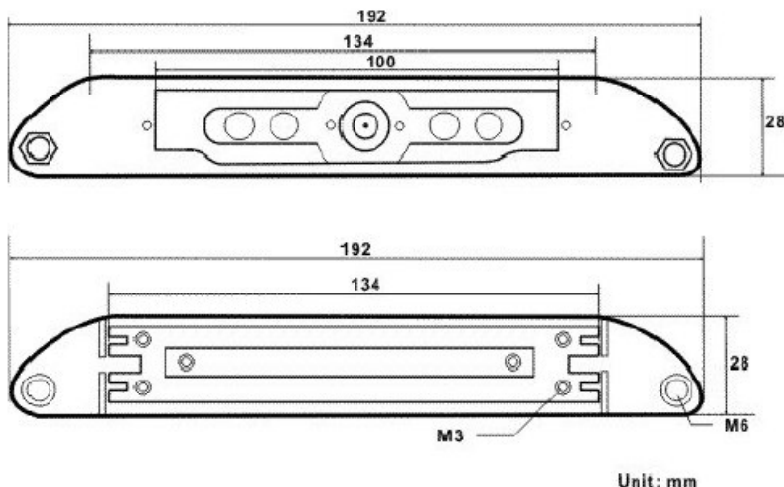

NEW!

Part #CAM-313LPB

180° WIDE ANGLE VIEW
For a Custom Look Out of the Box!

1 / 4" COLOR CCD SENSOR SPECIFICATIONS

Image Device: SHARP
System: PAL / NTSC
Effective Pixels: 512 x 582 pixels / 512 x 492 pixels
Sensing Area: 3.6mm x 2.7mm
Scanning System: 2:1 Interlace Sync.
System: Internal Resolution: 420TV lines
Minimum Illumination: lux(LED ON)
Horizontal Sync. Frequency: 15.625KHz / 15.734KHz
Vertical Sync. Frequency: 50Hz / 60Hz
Video Output: 1.0vp-p, 75Ohm
Gamma Consumption: 0.45
AGC: Auto
S/N Ratio: Better than 48dB
White Balance: Auto
Electronic Shutter: 1/60(NTSC) / 1/50(PAL) ~ 1/10,000 Seconds
BLC: Auto
Current Consumption: Max. 120mA
Power Supply: DC12V
Operating Temperature: -20°C~70°C , RH95%
MAX Storage Temperature: -40°C~85°C, RH95%
Lens Angle: 180°