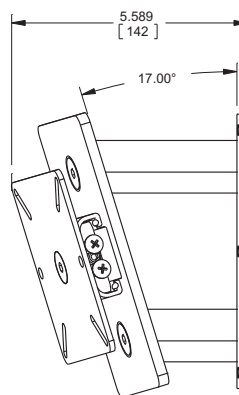

moview
UPHOLDING A VISION.

tvmount

Product Number MVFAB

flushangle

Supports Flat Panels up to 26" or 30 lbs.

Product features:

- Can install in several positions, creating multiple viewing angle options
- Compact design for smaller mounting surfaces
- Preassembled for quick and easy installation
- Quick disconnect vesa plate allows user to change locations with the purchase of other mounting bases

Product specifications:

Model: MVFAB

**10 Year Warranty - No Assembly Required
Designed, Engineered, and Manufactured in USA**

	ENGLISH	(METRIC)
TYPICAL SCREEN SIZES:	10"-26"	(25.4cm - 66.0cm)
MAX LOAD:	30bs	(13.6kg)
HOLE PATTERN RANGE: (VESA)	3" X 3", 4" X 4",	(75 X 75mm, 100 X 100mm)
DIMENSIONS:	5" W X 6-1/2" H X 6" D	(12.8 W X 16.5 H X 14.2 D cm)
SHIPPING WEIGHT:	4.1lbs	(1.9kg)