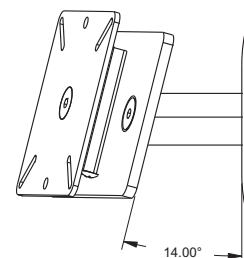

moview
UPHOLDING A VISION.

tvmount

Product Number MVFAB

flushangle

Supports Flat Panels up to 26" or 30 lbs.

Product features:

- Can install in several positions, creating multiple viewing angle options
- Compact design for smaller mounting surfaces
- Preassembled for quick and easy installation
- Quick disconnect vesa plate allows user to change locations with the purchase of other mounting bases

Product specifications:

Model: MVFAB

**10 Year Warranty - No Assembly Required
Designed, Engineered, and Manufactured in USA**

	ENGLISH	(METRIC)
TYPICAL SCREEN SIZES:	10"-26"	(25.4cm - 66.0cm)
MAX LOAD:	30bs	(13.6kg)
HOLE PATTERN RANGE: (VESA)	3" X 3", 4" X 4",	(75 X 75mm, 100 X 100mm)
DIMENSIONS:	5" W X 6-1/2" H X 6" D	(12.8 W X 16.5 H X 14.2 D cm)
SHIPPING WEIGHT:	4.1lbs	(1.9kg)