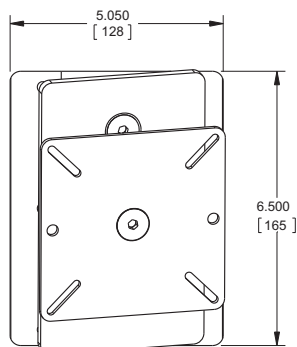

moview
UPHOLDING A VISION.

tvmount

Product Number MVFAB

flushangle

Supports Flat Panels up to 26" or 30 lbs.

Product features:

- Can install in several positions, creating multiple viewing angle options
- Compact design for smaller mounting surfaces
- Preassembled for quick and easy installation
- Quick disconnect vesa plate allows user to change locations with the purchase of other mounting bases

Product specifications:

Model: MVFAB

**10 Year Warranty - No Assembly Required
Designed, Engineered, and Manufactured in USA**

	ENGLISH	(METRIC)
TYPICAL SCREEN SIZES:	10"-26"	(25.4cm - 66.0cm)
MAX LOAD:	30bs	(13.6kg)
HOLE PATTERN RANGE: (VESA)	3" X 3", 4" X 4",	(75 X 75mm, 100 X 100mm)
DIMENSIONS:	5" W X 6-1/2" H X 6" D	(12.8 W X 16.5 H X 14.2 D cm)
SHIPPING WEIGHT:	4.1lbs	(1.9kg)