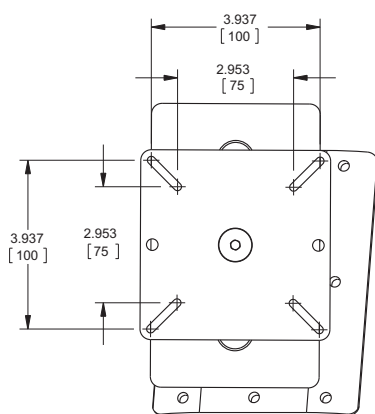

moview
UPHOLDING A VISION.

tvmount

Product Number MVFAB

flushangle

Supports Flat Panels up to 26" or 30 lbs.

Product features:

- Can install in several positions, creating multiple viewing angle options
- Compact design for smaller mounting surfaces
- Preassembled for quick and easy installation
- Quick disconnect vesa plate allows user to change locations with the purchase of other mounting bases

Product specifications:

Model: MVFAB

**10 Year Warranty - No Assembly Required
Designed, Engineered, and Manufactured in USA**

	ENGLISH	(METRIC)
TYPICAL SCREEN SIZES:	10"-26"	(25.4cm - 66.0cm)
MAX LOAD:	30bs	(13.6kg)
HOLE PATTERN RANGE: (VESA)	3" X 3", 4" X 4",	(75 X 75mm, 100 X 100mm)
DIMENSIONS:	5" W X 6-1/2" H X 6" D	(12.8 W X 16.5 H X 14.2 D cm)
SHIPPING WEIGHT:	4.1lbs	(1.9kg)