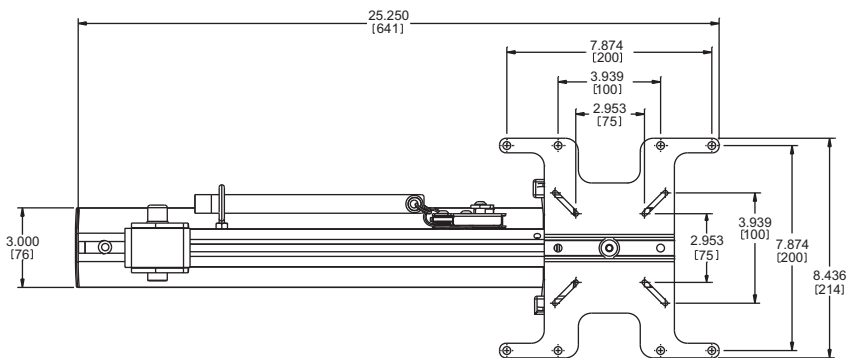

# ceilingmount

Supports Flat Panels up to 37" or 60 lbs.

## Product specifications:

Model: MVCS

	ENGLISH	(METRIC)
COMMON SCREEN SIZES:	23"-37"	(58.4cm - 94.0cm)
MAX LOAD:	60lbs	(27.2kg)
HOLE PATTERN RANGE: (VESA)	3" x 3", 4" X 4" 4" X 7-7/8", 7-7/8" x 7-7/8"	(75 X 75mm, 100 X 100mm 100 X 200mm, 200 X 200mm)
DIMENSIONS:	25-1/4" W X 8-1/2" H X 4-1/2" D	(64.1 W X 21.6 H X 11.4 D cm)
SHIPPING WEIGHT:	11.0lbs	(5.0kg)