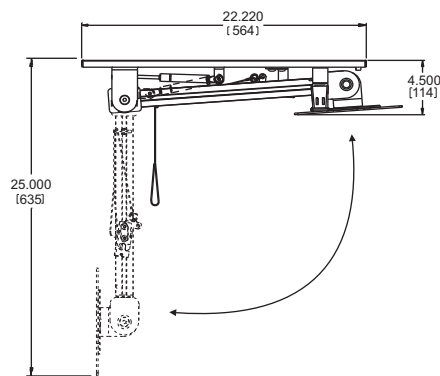

# ceilingmount

Supports Flat Panels up to 37" or 60 lbs.

## Product features:

- Virtually limitless viewing angles.
- 360° rotation portrait to landscape – allows for easy leveling.
- Secure storage latch and compression bumpers for mobile applications.
- Excellent for Toy Haulers and RVs.
- Variety of fasteners and spacers included to accommodate most flat panel VESA patterns.

## Product specifications:

Model: MVCS

	ENGLISH	(METRIC)
COMMON SCREEN SIZES:	23"-37"	(58.4cm - 94.0cm)
MAX LOAD:	60lbs	(27.2kg)
HOLE PATTERN RANGE: (VESA)	3" x 3", 4" X 4" 4" X 7-7/8", 7-7/8" x 7-7/8"	(75 X 75mm, 100 X 100mm 100 X 200mm, 200 X 200mm)
DIMENSIONS:	25-1/4" W X 8-1/2" H X 4-1/2" D	(64.1 W X 21.6 H X 11.4 D cm)
SHIPPING WEIGHT:	11.0lbs	(5.0kg)