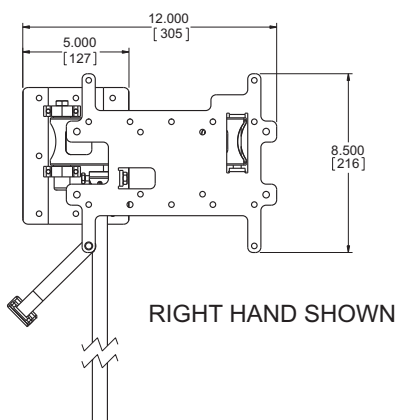

UPHOLDING A VISION.

tvmount

Product Number MS9L-FR
MS9L-FL

9" single swing with lock

Supports Flat Panels up to 37" or 25 lbs.

Product features:

- Wide range VESA plate with a variety of fasteners and spacers to accommodate most flat panels
- Secure storage latch and compression bumpers for mobile applications
- Compact preassembled design for a simple installation
- Wide angle 180° + pan on a 10.500" extendable armature for versatile viewing angles

Product specifications:

Model: MS9L-FR (RIGHT)
MS9L-FL (LEFT)

ENGLISH

(METRIC)

COMMON SCREEN SIZES:

23"-37"

(58.4cm - 94.0cm)

MAX LOAD:

25lbs

(11.3kg)

HOLE PATTERN RANGE:
(VESA)

3 X 3", 4 X 4",
4 X 7-7/8", 7-7/8 X 7-7/8"

(75 X 75mm, 100 X 100mm
100 X 200mm, 200 X 200mm)

DIMENSIONS:

12" W X 8-1/2" H X 3-1/8" D

(30.5 W X 21.6 H X 7.9 D cm)

SHIPPING WEIGHT:

3.7lbs

(1.7kg)

pan