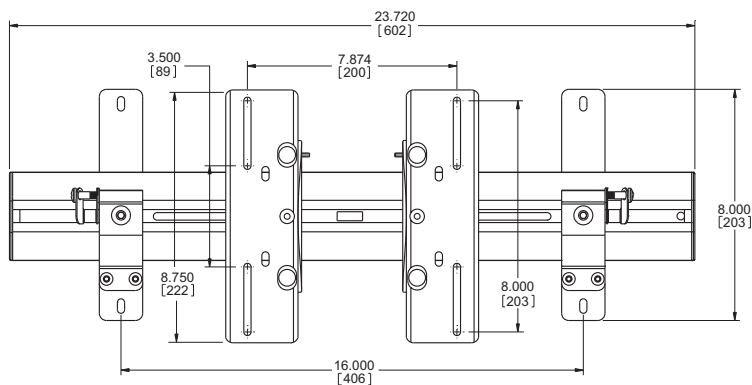

# mediumflush tilt

Supports Flat Panels up to 37" or 60 lbs.

## Product features:

- Built-in level for easy installation
- Pre-assembled and pre-set at 16" centers to aid in installation on standard wall studs
- Post-Installation lateral adjustment of 1-1/2" either side
- Tilt range from +15° to -15°
- Rigid, solid aluminum construction for no deflection at maximum loads
- Upright mounting hooks allow for easy installation
- Variety of fasteners and spacers included to accommodate most flat panel VESA patterns

## Product specifications:

Model: MMFT

	ENGLISH	(METRIC)
COMMON SCREEN SIZES:	23"-37"	(58.4cm - 94cm)
MAX LOAD:	60lbs	(27.2kg)
HOLE PATTERN RANGE: (VESA)	4 X 4", 4 X 7-7/8", 7-7/8 X 7-7/8",	(100 X 100mm, 100 X 200mm 200 X 200mm)
DIMENSIONS:	23-3/4" W X 8-3/4" H X 2" D	(60.3 W X 22.2 H X 5.1 D cm)
SHIPPING WEIGHT:	6.2lbs	(2.8kg)