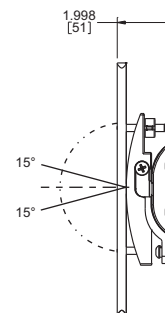

# mediumflush tilt

Supports Flat Panels up to 37" or 60 lbs.

## Product features:

- Built-in level for easy installation
- Pre-assembled and pre-set at 16" centers to aid in installation on standard wall studs
- Post-Installation lateral adjustment of 1-1/2" either side
- Tilt range from +15° to -15°
- Rigid, solid aluminum construction for no deflection at maximum loads
- Upright mounting hooks allow for easy installation
- Variety of fasteners and spacers included to accommodate most flat panel VESA patterns

## Product specifications:

Model: MMFT

	ENGLISH	(METRIC)
COMMON SCREEN SIZES:	23"-37"	(58.4cm - 94cm)
MAX LOAD:	60lbs	(27.2kg)
HOLE PATTERN RANGE: (VESA)	4 X 4", 4 X 7-7/8", 7-7/8 X 7-7/8",	(100 X 100mm, 100 X 200mm 200 X 200mm)
DIMENSIONS:	23-3/4" W X 8-3/4" H X 2" D	(60.3 W X 22.2 H X 5.1 D cm)
SHIPPING WEIGHT:	6.2lbs	(2.8kg)