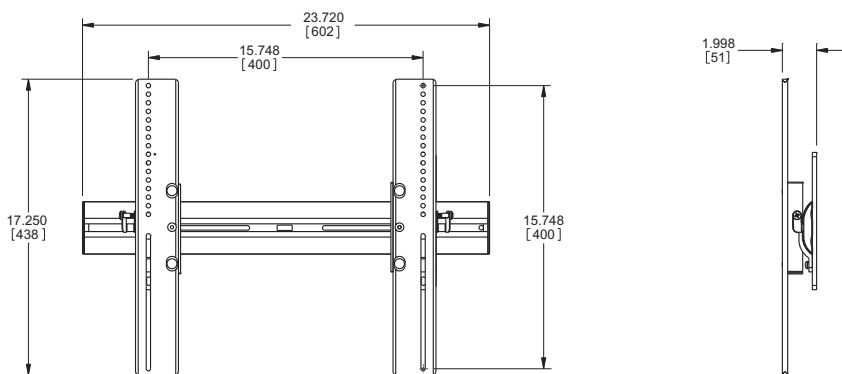

moview
UPHOLDING A VISION.

tvmount

Product Number MMFNT4

mediumflush

Supports Flat Panels up to 37" or 60 lbs.

Product features:

- Built-in level for easy installation
- Pre-assembled and pre-set at 16" centers to aid in installation on standard wall studs
- Rigid, solid aluminum construction for no deflection at maximum loads
- Upright mounting hooks allow for easy installation.
- Variety of fasteners and spacers included to accommodate most flat panel VESA patterns.

Product specifications:

Model: MMFNT4

	ENGLISH	(METRIC)
COMMON SCREEN SIZES:	23"-37"	(58.4.Xcm - 94.0cm)
MAX LOAD:	60lbs	(27.2kg)
HOLE PATTERN RANGE: (VESA)	4 X 4", 4 X 7-7/8", 7-7/8 X 7-7/8", 7-7/8 X 15-3/4", 15-3/4 X 15-3/4"	(100 X 100mm, 100 X 200mm 200 X 200mm, 200 X 400mm 400 X 400mm)
DIMENSIONS:	23-3/4" W X 17-1/4" H X 2" D	(60.3 W X 43.8 H X 5.1 D cm)
SHIPPING WEIGHT:	6.3lbs	(2.9kg)